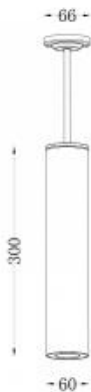

<https://uni-luce.com>
+39 339 505 5880
info@uni-luce.com

Via Monselice, 26, 20832 Desio
MB, Italy

ABOVE 300

Available colors:

- 535-W12LO
- 535-B12LO
- 535-GR12LO
- 535-DGR12LO

Beam angle: 15° 24°
LED Color: 3000K
System Power: 12W
CRI: 80
Lumen output: 640lm(6000K) 594lm(3000K)
Material: die-casting powder coating aluminum
Location: Exterior
Fixation: Ceiling
Installation: Surface
Product dimension: 60x300mm
Input: 220-240V 50\60Hz 24V DC 50\60Hz
IP: 65
Class: I
Glass: tempered glass, T=3cm

<https://uni-luce.com>

+39 339 505 5880

info@uni-luce.com

Via Monselice, 26, 20832 Desio

MB, Italy

Classical looking ABOVE is coming in two versions 200mm and 300mm. Despite of its low profile appearance, the ABOVE excels in light output and quality, ideal for outdoor applications where water and dust protection is required. Thanks to its IP65 high rate protection, the ABOVE can be used in many possible environments. Can be used as a single option or in a group. Wide range of colors for choice makes it possible to match any possible interior.