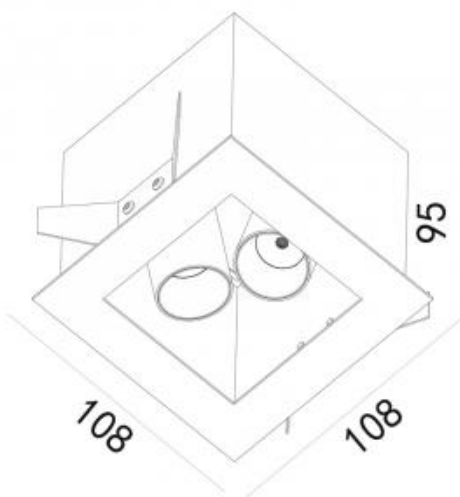

● 427-GR10

Available colors:

Beam angle: 13° 16° 30° 46°

LED Color: 2700K 3000K 4000K

LED power: 8W

System Power: 10W 350mA

CRI: 80

Lumen output: 866lm

Location: Interior

Fixation: Ceiling

Installation: Recessed

Product dimension: 108x108x95mm

Cut hole size: 100x100mm

Input: 220-240V 50/60HZ

IP: 20

Class: III

DIM Option: ON/OFF DALI TRIAC 1-10V

<https://uni-luce.com>

+39 339 505 5880

info@uni-luce.com

Via Monselice, 26, 20832 Desio

MB, Italy

The ACCENT is available in two types of mounting boxes: narrow and high, as a result, lamps could be completely hidden or focused from outside. Both versions are available in trim and trimless versions. This fitting offers enough space for different modules being able to point at different directions, all from within the same hole in your ceiling, making it very discreet. . Intended in the first place to be functional lighting, this contemporary design pokes a little fun at its surroundings at the same time. The black background in the fitting creates the illusion of an unfathomable unendingness around the light source. The magnetic mounting of the modules makes it easy to quickly adapt the lighting to a new setting.