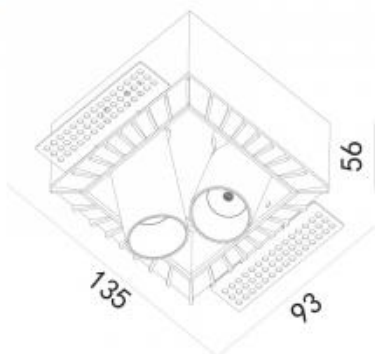

Product dimension: 135x93x56mm

Cut hole size: 135x100mm

Input: 220-240V 50/60HZ

IP: 20

Class: III

DIM Option: ON/OFF DALI TRIAC 1-10V

<https://uni-luce.com>

+39 339 505 5880

info@uni-luce.com

Via Monselice, 26, 20832 Desio

MB, Italy

The ACCENT is available in two types of mounting boxes: narrow and high, as a result, lamps could be completely hidden or focused from outside. Both versions are available in trim and trimless versions. This fitting offers enough space for different modules being able to point at different directions, all from within the same hole in your ceiling, making it very discreet. . Intended in the first place to be functional lighting, this contemporary design pokes a little fun at its surroundings at the same time. The black background in the fitting creates the illusion of an unfathomable unendingness around the light source. The magnetic mounting of the modules makes it easy to quickly adapt the lighting to a new setting.