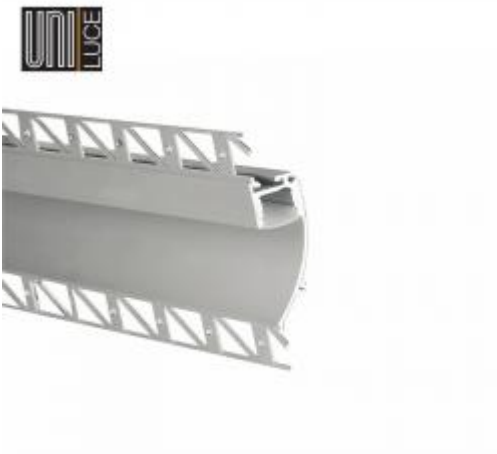

## AL PROFILE GYPS UNI-G-13x85

Available colors:

UNI-G-13x85-W

UNI-G-13x85-B

UNI-G-13x85-S

Beam angle:

0°

Material:

aluminium

Location:

Interior

Installation:

Recessed

Product dimension:

13 x 85 mm

Diffuser transmittance: