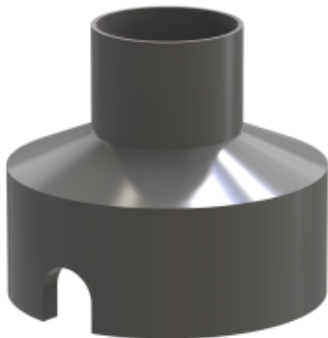

<https://uni-luce.com>
+39 339 505 5880
info@uni-luce.com

Via Monselice, 26, 20832 Desio
MB, Italy

RONO 2 BOX

Available colors:

Beam angle:

Location:

Fixation:

Exterior

Inground

<https://uni-luce.com>

+39 339 505 5880

info@uni-luce.com

Via Monselice, 26, 20832 Desio

MB, Italy

The RONO family of outdoor step lights comes in two sizes with D45 & D70mm.

With a diffuse output that guarantees excellent visual comfort, its light offers way guidance in driveways, external walkways and steps in residential and hospitality contexts. The light is perfectly uniform thanks to a mixing chamber built into the resin body, which is rated IP67. RONO is a versatile fixture that can be installed flush with the surface using an outer casing and is also suitable for wall mounting to produce artistic and emotive lighting.