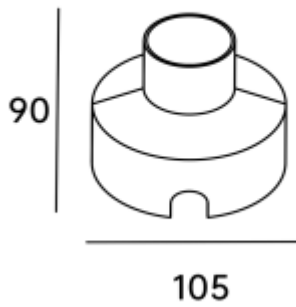

<https://uni-luce.com>
+39 339 505 5880
info@uni-luce.com

Via Monselice, 26, 20832 Desio
MB, Italy

RONO 2 BOX

Available colors:

Beam angle:

Location:

Fixation:

Exterior

Inground