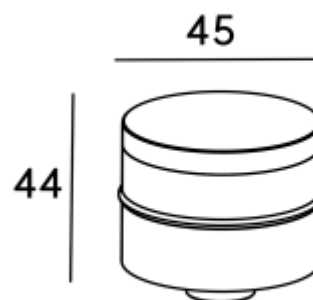

<https://uni-luce.com>
+39 339 505 5880
info@uni-luce.com

Via Monselice, 26, 20832 Desio
MB, Italy

RONO 2 S

Available colors:	● 20108-B3
Beam angle:	/°
LED Color:	2700K 3000K 4000K 6000K
System Power:	2W
CRI:	90
Lumen output:	58lm
Material:	aluminium, acrylic
Location:	Exterior
Fixation:	Inground
Installation:	Recessed
Product dimension:	45x44mm
Cut hole size:	48mm
Input:	DC 24V 50\60Hz
IP:	67
Class:	III
DIM Option:	PWM
IK:	08

<https://uni-luce.com>

+39 339 505 5880

info@uni-luce.com

Via Monselice, 26, 20832 Desio

MB, Italy

The RONO family of outdoor step lights comes in two sizes with D45 & D70mm.

With a diffuse output that guarantees excellent visual comfort, its light offers way guidance in driveways, external walkways and steps in residential and hospitality contexts. The light is perfectly uniform thanks to a mixing chamber built into the resin body, which is rated IP67. RONO is a versatile fixture that can be installed flush with the surface using an outer casing and is also suitable for wall mounting to produce artistic and emotive lighting.