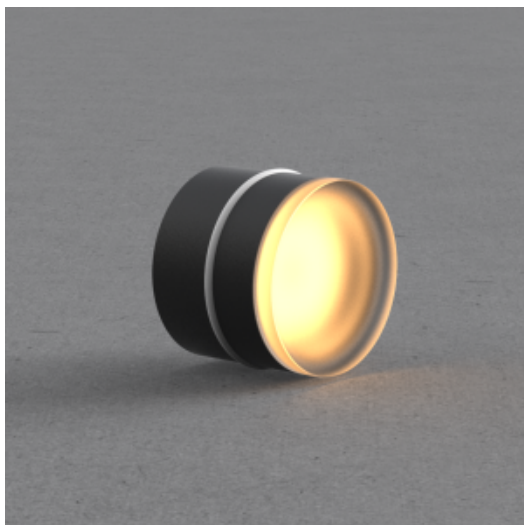

<https://uni-luce.com>
+39 339 505 5880
info@uni-luce.com

Via Monselice, 26, 20832 Desio
MB, Italy

RONO 2 S

Available colors:	● 20108-B3
Beam angle:	/°
LED Color:	2700K 3000K 4000K 6000K
System Power:	2W
CRI:	90
Lumen output:	58lm
Material:	aluminium, acrylic
Location:	Exterior
Fixation:	Inground
Installation:	Recessed
Product dimension:	45x44mm
Cut hole size:	48mm
Input:	DC 24V 50\60Hz
IP:	67
Class:	III
DIM Option:	PWM
IK:	08

<https://uni-luce.com>

+39 339 505 5880

info@uni-luce.com

Via Monselice, 26, 20832 Desio

MB, Italy

The RONO family of outdoor step lights comes in two sizes with D45 & D70mm.

With a diffuse output that guarantees excellent visual comfort, its light offers way guidance in driveways, external walkways and steps in residential and hospitality contexts. The light is perfectly uniform thanks to a mixing chamber built into the resin body, which is rated IP67. RONO is a versatile fixture that can be installed flush with the surface using an outer casing and is also suitable for wall mounting to produce artistic and emotive lighting.