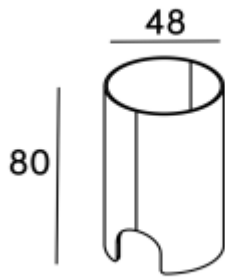

## RONO 2 TUBE BOX

Available colors:

Beam angle:

Location:

Exterior

Fixation:

Inground

<https://uni-luce.com>