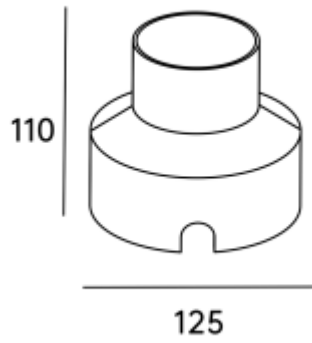

<https://uni-luce.com>

+39 339 505 5880

info@uni-luce.com

Via Monselice, 26, 20832 Desio

MB, Italy

RONO 4 BOX