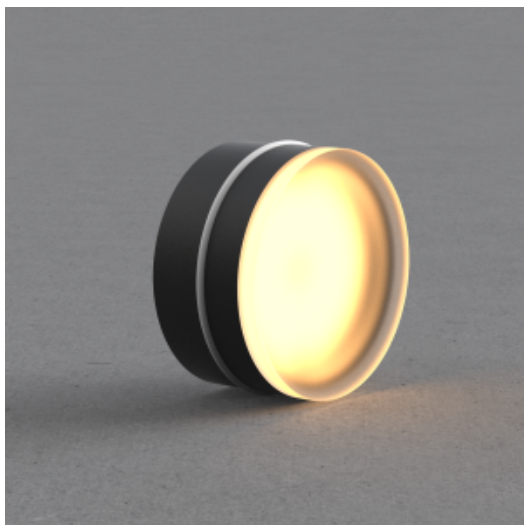

<https://uni-luce.com>
+39 339 505 5880
info@uni-luce.com

Via Monselice, 26, 20832 Desio
MB, Italy

RONO 4 M

| | |
|--------------------|-------------------------|
| Available colors: | ● 20109-B4 |
| Beam angle: | /° |
| LED Color: | 2700K 3000K 4000K 6000K |
| System Power: | 4W |
| CRI: | 90 |
| Lumen output: | 120lm |
| Material: | aluminium, acrylic |
| Location: | Exterior |
| Fixation: | Inground |
| Installation: | Recessed |
| Product dimension: | 70x44mm |
| Cut hole size: | 73mm |
| Input: | DC 24V 50/60Hz |
| IP: | 65 |
| Class: | III |
| DIM Option: | PWM |
| IK: | 08 |

<https://uni-luce.com>

+39 339 505 5880

info@uni-luce.com

Via Monselice, 26, 20832 Desio

MB, Italy

The RONO family of outdoor step lights comes in two sizes with D45 & D70mm.

With a diffuse output that guarantees excellent visual comfort, its light offers way guidance in driveways, external walkways and steps in residential and hospitality contexts. The light is perfectly uniform thanks to a mixing chamber built into the resin body, which is rated IP67. RONO is a versatile fixture that can be installed flush with the surface using an outer casing and is also suitable for wall mounting to produce artistic and emotive lighting.