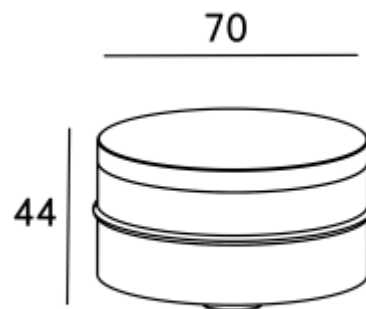

<https://uni-luce.com>
+39 339 505 5880
info@uni-luce.com

Via Monselice, 26, 20832 Desio
MB, Italy

RONO 4 M

| | |
|--------------------|-------------------------|
| Available colors: | ● 20109-B4 |
| Beam angle: | /° |
| LED Color: | 2700K 3000K 4000K 6000K |
| System Power: | 4W |
| CRI: | 90 |
| Lumen output: | 120lm |
| Material: | aluminium, acrylic |
| Location: | Exterior |
| Fixation: | Inground |
| Installation: | Recessed |
| Product dimension: | 70x44mm |
| Cut hole size: | 73mm |
| Input: | DC 24V 50/60Hz |
| IP: | 65 |
| Class: | III |
| DIM Option: | PWM |
| IK: | 08 |

<https://uni-luce.com>

+39 339 505 5880

info@uni-luce.com

Via Monselice, 26, 20832 Desio

MB, Italy

The RONO family of outdoor step lights comes in two sizes with D45 & D70mm.

With a diffuse output that guarantees excellent visual comfort, its light offers way guidance in driveways, external walkways and steps in residential and hospitality contexts. The light is perfectly uniform thanks to a mixing chamber built into the resin body, which is rated IP67. RONO is a versatile fixture that can be installed flush with the surface using an outer casing and is also suitable for wall mounting to produce artistic and emotive lighting.