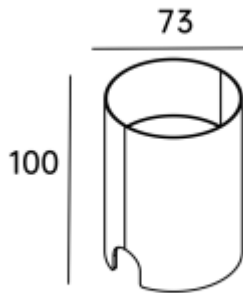

<https://uni-luce.com>
+39 339 505 5880
info@uni-luce.com

Via Monselice, 26, 20832 Desio
MB, Italy

RONO 4 TUBE BOX

Available colors:

Beam angle:

Location:

Exterior

Fixation:

Inground

<https://uni-luce.com>

+39 339 505 5880

info@uni-luce.com

Via Monselice, 26, 20832 Desio

MB, Italy

The RONO family of outdoor step lights comes in two sizes with D45 & D70mm.

With a diffuse output that guarantees excellent visual comfort, its light offers way guidance in driveways, external walkways and steps in residential and hospitality contexts. The light is perfectly uniform thanks to a mixing chamber built into the resin body, which is rated IP67. RONO is a versatile fixture that can be installed flush with the surface using an outer casing and is also suitable for wall mounting to produce artistic and emotive lighting.