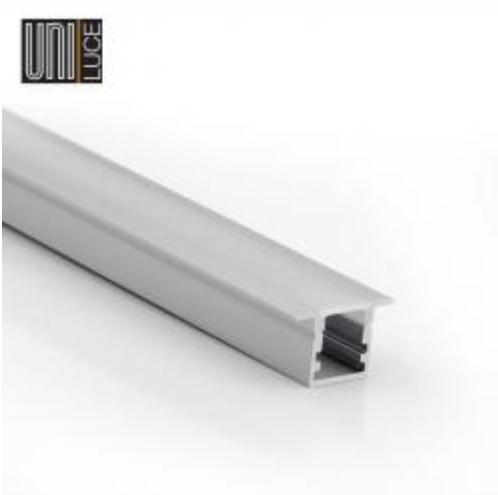

## AL PROFILE MINI UNI-R-14x13

Available colors:

○ UNI-R-14x13-W

● UNI-S-14x13-B

◐ UNI-S-14x13-S

Beam angle:

0°

Material:

aluminium

Location:

Interior

Installation:

Recessed

Product dimension:

14 x 13mm

Surface processing: