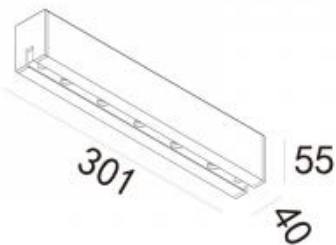

Product dimension:

301x40x55mm

Input:

120-277V 50\60Hz

IP:

20

Class:

I