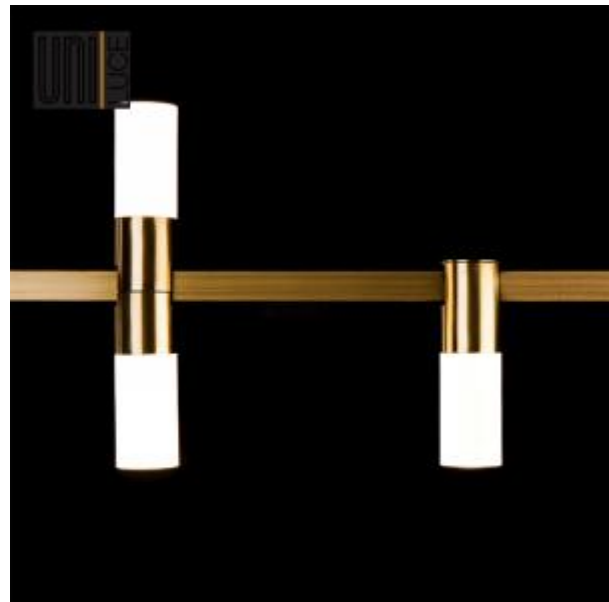

<https://uni-luce.com>
+39 339 505 5880
info@uni-luce.com

Via Monselice, 26, 20832 Desio
MB, Italy

ARGO DUO TUBE 8

Available colors:

○ 479-BR8VD

Beam angle:

0°

LED Color:

3000K

System Power:

8W

Lumen output:

766lm

Location:

Interior

Fixation:

Ceiling

Installation:

Suspended

Product dimension:

30x176mm

IP:

20

Class:

III

Voltage:

42V