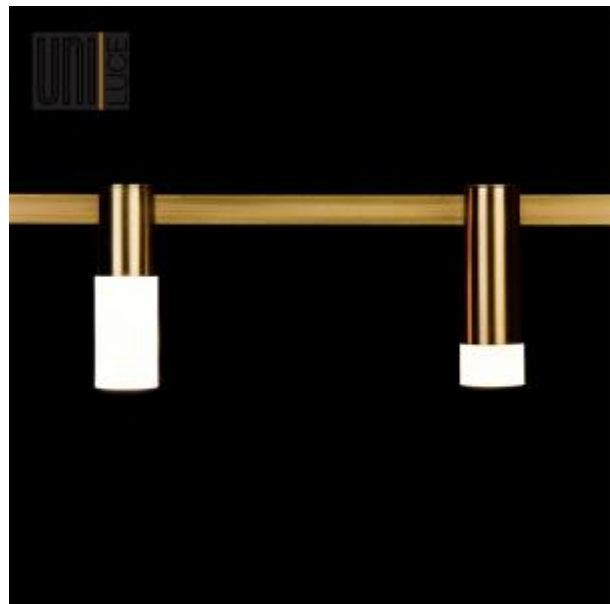

<https://uni-luce.com>
+39 339 505 5880
info@uni-luce.com

Via Monselice, 26, 20832 Desio
MB, Italy

ARGO GLASS TUBE 3

Available colors:	○ 471-BR3VD
Beam angle:	0°
LED Color:	3000K
System Power:	3W
Location:	Interior
Fixation:	Ceiling
Installation:	Suspended
Product dimension:	51x149mm
IP:	20
Class:	III
Voltage:	42V

<https://uni-luce.com>

+39 339 505 5880

info@uni-luce.com

Via Monselice, 26, 20832 Desio

MB, Italy

ARGO is one of the most eye-catching creation in UNI LUCE portfolio. Low voltage lighting system ARGO is made of brass. The lamps can be installed in any place, creating any possible lighting combination. The connecting accessories make it possible to build the system with any combination and length. With its low voltage (42V), the ARGO system can regulate brightness with DIM 1-10V function.