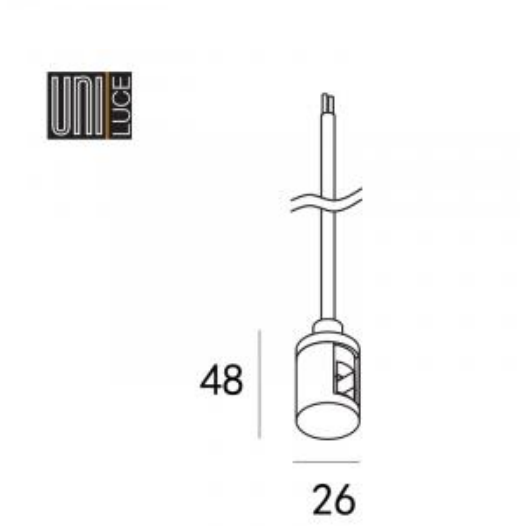

Beam angle:

0°

System Power:

MAX Power 420W

Location:

Interior

Fixation:

Ceiling

Installation:

Suspended

Product dimension:

29x36mm

<https://uni-luce.com>

+39 339 505 5880

info@uni-luce.com

Via Monselice, 26, 20832 Desio

MB, Italy

Feed connect with 1,5m cable.