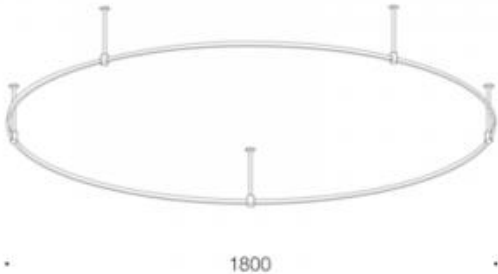

## ARGO ROUND TRACK 1800 mm

Available colors:

○ 480-BR1800VD

Beam angle:

0°

Location:

Interior

Fixation:

Ceiling

Installation:

Suspended

Product dimension:

1800mm

1800