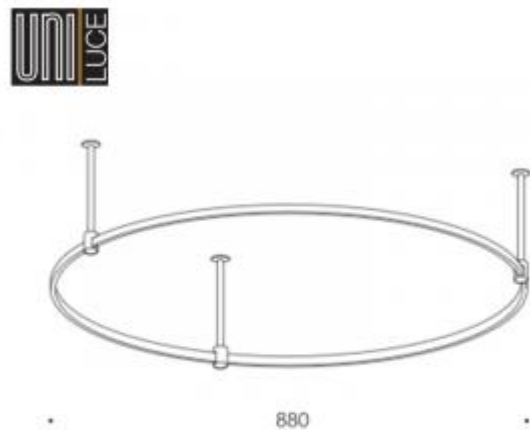

## ARGO ROUND TRACK 880 mm

Available colors:

○ 480-BR880VD

Beam angle:

0°

Location:

Interior

Fixation:

Ceiling

Installation:

Suspended

Product dimension:

880mm

<https://uni-luce.com>

+39 339 505 5880

[info@uni-luce.com](mailto:info@uni-luce.com)