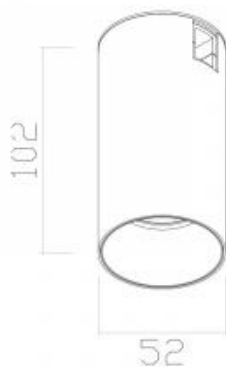

<https://uni-luce.com>
+39 339 505 5880
info@uni-luce.com

Via Monselice, 26, 20832 Desio
MB, Italy

ARGO SPOT 9

| | |
|--------------------|-------------|
| Available colors: | ○ 475-BR9VD |
| Beam angle: | 15° 34° 50° |
| LED Color: | 3000K |
| System Power: | 9W 210mA |
| Lumen output: | 780lm |
| Location: | Interior |
| Fixation: | Ceiling |
| Installation: | Suspended |
| Product dimension: | 52x102mm |
| IP: | 20 |
| Class: | III |
| Voltage: | 42V |