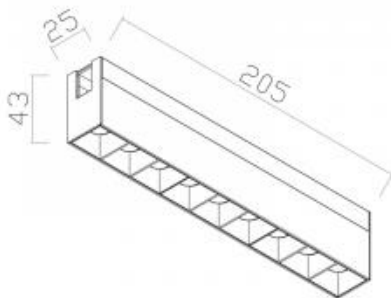

<https://uni-luce.com>

+39 339 505 5880

info@uni-luce.com

Via Monselice, 26, 20832 Desio

MB, Italy

ARGO SPOT LINE 9

Available colors:

○ 469-BR4VD

Beam angle:

0° 0°

LED Color:

3000K

System Power:

9W

Lumen output:

617lm

Location:

Interior

Fixation:

Ceiling

Installation:

Suspended

Product dimension:

205x25x43mm

IP:

20

Class:

III

Voltage:

42V