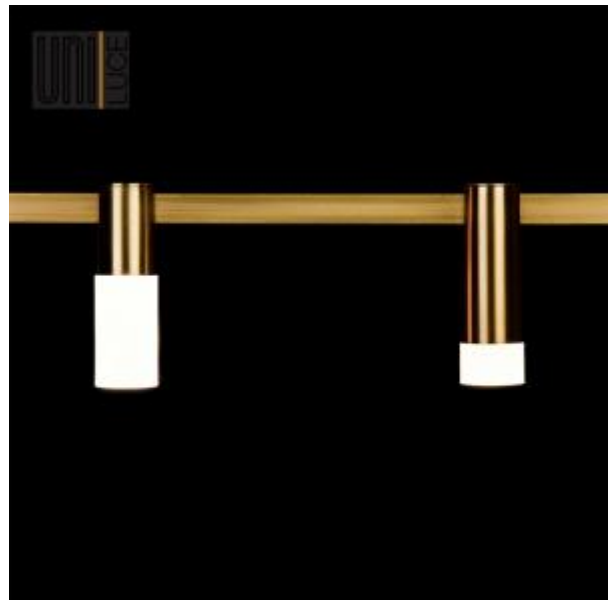

<https://uni-luce.com>
+39 339 505 5880
info@uni-luce.com

Via Monselice, 26, 20832 Desio
MB, Italy

ARGO SPOT SOFT 9

Available colors:	○ 476-BR9VD
Beam angle:	0°
LED Color:	3000K
System Power:	9W 210mA
Lumen output:	780lm
Location:	Interior
Fixation:	Ceiling
Installation:	Suspended
Product dimension:	52x122mm
IP:	20
Class:	III
Voltage:	42V

<https://uni-luce.com>

+39 339 505 5880

info@uni-luce.com

Via Monselice, 26, 20832 Desio

MB, Italy

ARGO is one of the most eye-catching creation in UNI LUCE portfolio. Low voltage lighting system ARGO is made of brass. The lamps can be installed in any place, creating any possible lighting combination. The connecting accessories make it possible to build the system with any combination and length. With its low voltage (42V), the ARGO system can regulate brightness with DIM 1-10V function.