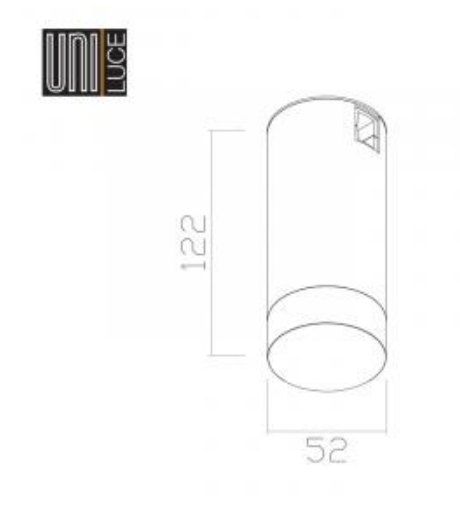

<https://uni-luce.com>
+39 339 505 5880
info@uni-luce.com

Via Monselice, 26, 20832 Desio
MB, Italy

ARGO SPOT SOFT 9

Available colors:	○ 476-BR9VD
Beam angle:	0°
LED Color:	3000K
System Power:	9W 210mA
Lumen output:	780lm
Location:	Interior
Fixation:	Ceiling
Installation:	Suspended
Product dimension:	52x122mm
IP:	20
Class:	III
Voltage:	42V

<https://uni-luce.com>

+39 339 505 5880

info@uni-luce.com

Via Monselice, 26, 20832 Desio

MB, Italy

ARGO is one of the most eye-catching creation in UNI LUCE portfolio. Low voltage lighting system ARGO is made of brass. The lamps can be installed in any place, creating any possible lighting combination. The connecting accessories make it possible to build the system with any combination and length. With its low voltage (42V), the ARGO system can regulate brightness with DIM 1-10V function.