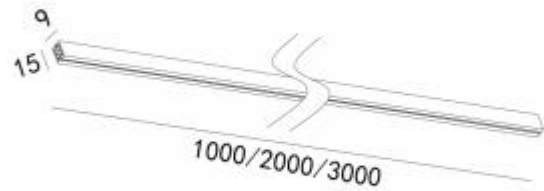

## ARGO TRACK 3000

Available colors:

○ 479-BR3000VD

Beam angle:

0°

Location:

Interior

Fixation:

Ceiling

Installation:

Suspended

Product dimension:

3000mm

Voltage:

42V

<https://uni-luce.com>