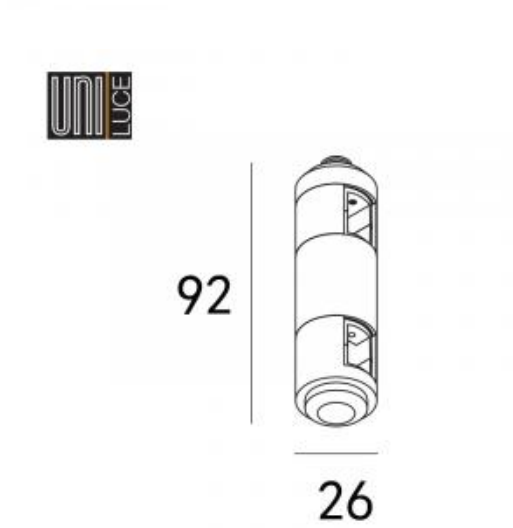

<https://uni-luce.com>

+39 339 505 5880

info@uni-luce.com

Via Monselice, 26, 20832 Desio

MB, Italy

ARGO TRACK DUO CONNECT B

Available colors:

Beam angle:

Location:

Fixation:

Installation:

Product dimension:

○ 1058-B-BR

0°

Interior

Ceiling

Suspended

26x92mm