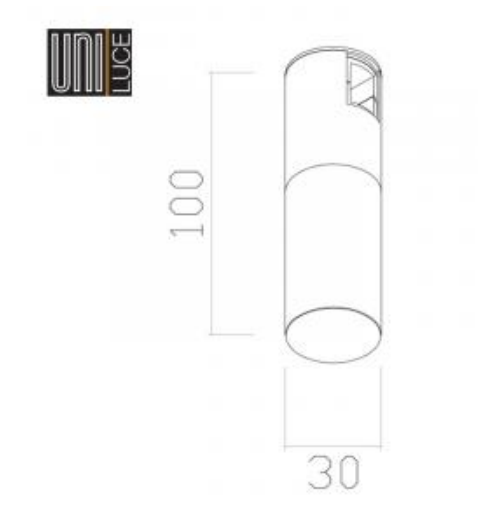

<https://uni-luce.com>
+39 339 505 5880
info@uni-luce.com

Via Monselice, 26, 20832 Desio
MB, Italy

ARGO TUBE 4

Available colors:	○ 479-BR4VD
Beam angle:	0°
LED Color:	3000K
System Power:	4W 100mA
Lumen output:	383lm
Location:	Interior
Fixation:	Ceiling
Installation:	Suspended
Product dimension:	30x100mm
IP:	20
Class:	III
Voltage:	42V

<https://uni-luce.com>

+39 339 505 5880

info@uni-luce.com

Via Monselice, 26, 20832 Desio

MB, Italy

ARGO is one of the most eye-catching creation in UNI LUCE portfolio. Low voltage lighting system ARGO is made of brass. The lamps can be installed in any place, creating any possible lighting combination. The connecting accessories make it possible to build the system with any combination and length. With its low voltage (42V), the ARGO system can regulate brightness with DIM 1-10V function.