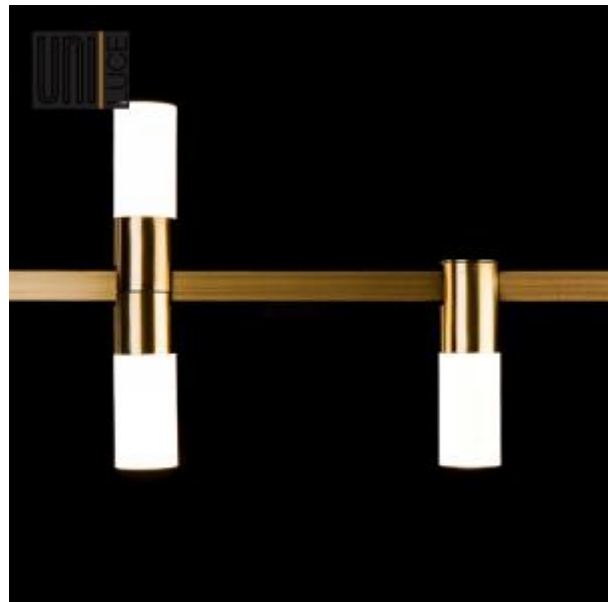

<https://uni-luce.com>
+39 339 505 5880
info@uni-luce.com

Via Monselice, 26, 20832 Desio
MB, Italy

ARGO TUBE 4

Available colors:	○ 479-BR4VD
Beam angle:	0°
LED Color:	3000K
System Power:	4W 100mA
Lumen output:	383lm
Location:	Interior
Fixation:	Ceiling
Installation:	Suspended
Product dimension:	30x100mm
IP:	20
Class:	III
Voltage:	42V

<https://uni-luce.com>

+39 339 505 5880

info@uni-luce.com

Via Monselice, 26, 20832 Desio

MB, Italy

ARGO is one of the most eye-catching creation in UNI LUCE portfolio. Low voltage lighting system ARGO is made of brass. The lamps can be installed in any place, creating any possible lighting combination. The connecting accessories make it possible to build the system with any combination and length. With its low voltage (42V), the ARGO system can regulate brightness with DIM 1-10V function.