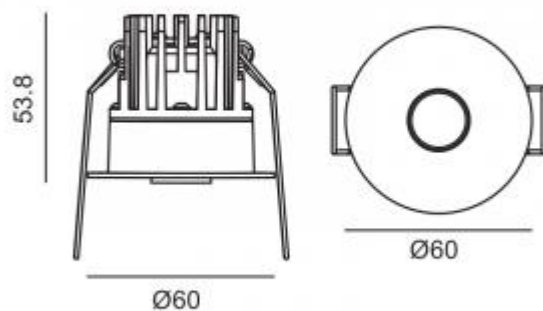

<https://uni-luce.com>

+39 339 505 5880

info@uni-luce.com

Via Monselice, 26, 20832 Desio

MB, Italy

ARIA

Available colors:

○ 622-W7RO

● 622-B7RO

Beam angle:

15°

LED Color:

2700K 3000K 4000K

LED power:

6W

System Power:

7,5W

CRI:

90

Lumen output:

252lm

Material:

aluminium

Location:

Interior

Fixation:

Ceiling

Installation:

Recessed

Product dimension:

60x53,8mm

Cut hole size:

50mm

Input:

220-240V 50/60HZ

IP:

20

Class:

I