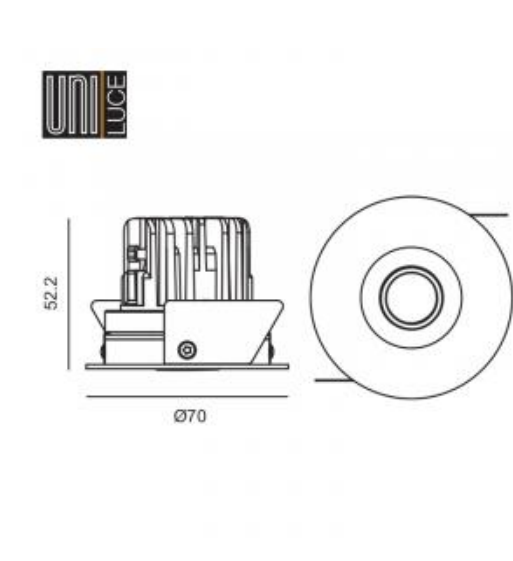

<https://uni-luce.com>
+39 339 505 5880
info@uni-luce.com

Via Monselice, 26, 20832 Desio
MB, Italy

ARIA ADJUSTABLE

Available colors:

○ 622-W7ROAD

● 622-B7ROAD

Beam angle:

15°

LED Color:

2700K

LED power:

6W