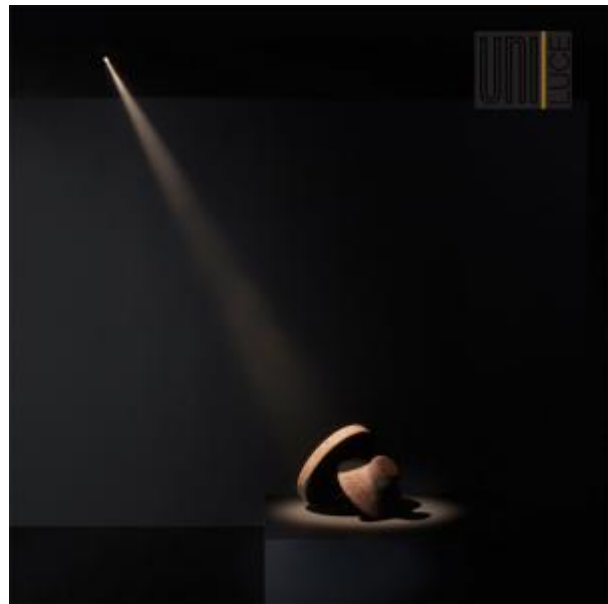

<https://uni-luce.com>
+39 339 505 5880
info@uni-luce.com

Via Monselice, 26, 20832 Desio
MB, Italy

ARIA ADJUSTABLE

Available colors:

○ 622-W7ROAD

● 622-B7ROAD

Beam angle:

15°

LED Color:

2700K

LED power:

6W