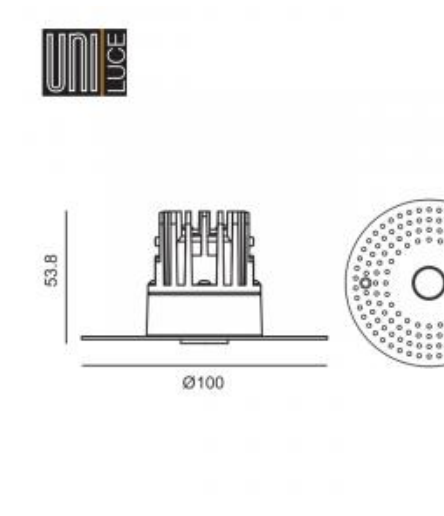

● 622-B7ROTR

Beam angle:

15°

LED Color:

2700K 3000K 4000K

LED power:

6W

System Power:

7,5W

CRI:

90

Lumen output:

252lm

Material:

aluminium

Location:

Interior

Fixation:

Ceiling

Installation:

Recessed

Product dimension:

100x54mm

Cut hole size:

100mm

Input:

220-240V 50/60HZ

IP:

20

Class:

I

<https://uni-luce.com>