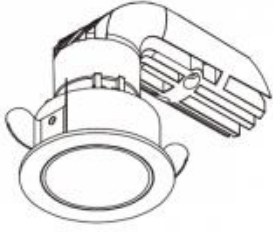

Beam angle:	11° 15° 30° 38°
LED Color:	3000K
LED power:	8,4W
System Power:	9,7W
CRI:	80
Lumen output:	651lm
Location:	Interior
Fixation:	Ceiling
Installation:	Recessed
Product dimension:	48x67mm
Cut hole size:	44mm
Input:	220-240V 50\60Hz
IP:	20
Class:	III