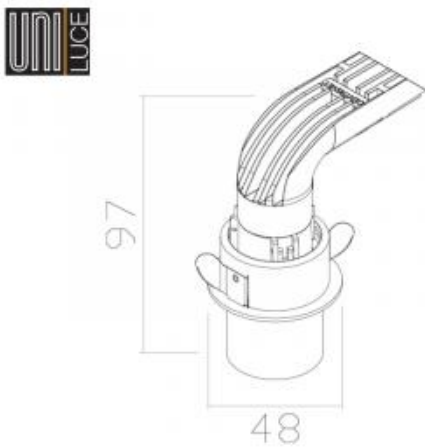

<https://uni-luce.com>
+39 339 505 5880
info@uni-luce.com

Via Monselice, 26, 20832 Desio
MB, Italy

ARIES SOFT

Available colors:	○ 534-FG10
Beam angle:	16° 21° 25° 33°
LED Color:	3000K
LED power:	8,4W
System Power:	9,7W
CRI:	80
Lumen output:	651lm
Location:	Interior
Fixation:	Ceiling
Installation:	Recessed
Product dimension:	48x97mm
Cut hole size:	44mm
Input:	220-240V 50\60Hz
IP:	20
Class:	III

<https://uni-luce.com>

+39 339 505 5880

info@uni-luce.com

Via Monselice, 26, 20832 Desio

MB, Italy

Minimalist modern design of ARIES has become very popular among designers and architects. Small size of the lamp provides great lighting effect. The unique shape of radiator makes it possible to install the lamp in the ceiling with limited space. In addition, different colors of the lamp are available for choice. The collection is presented by trim and trimless versions