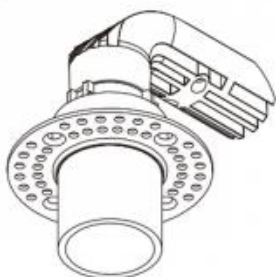

<https://uni-luce.com>
+39 339 505 5880
info@uni-luce.com

Via Monselice, 26, 20832 Desio
MB, Italy

ARIES SOFT TRIMLESS

| | |
|--------------------|-------------------------|
| Available colors: | ○ 534-FG10TR |
| Beam angle: | 15° 21° 25° 33° |
| LED Color: | 2700K 3000K 4000K |
| LED power: | 8,4W |
| System Power: | 9,7W |
| CRI: | 80 |
| Lumen output: | 651lm |
| Location: | Interior |
| Fixation: | Ceiling |
| Installation: | Recessed |
| Product dimension: | 68x97mm |
| Cut hole size: | 39mm |
| Input: | 220-240V 50\60Hz |
| IP: | 20 |
| Class: | III |
| DIM Option: | ON/OFF DALI TRIAC 1-10V |

φ 68

97

<https://uni-luce.com>

+39 339 505 5880

info@uni-luce.com

Via Monselice, 26, 20832 Desio

MB, Italy

Minimalist modern design of ARIES has become very popular among designers and architects. Small size of the lamp provides great lighting effect. The unique shape of radiator makes it possible to install the lamp in the ceiling with limited space. In addition, different colors of the lamp are available for choice. The collection is presented by trim and trimless versions