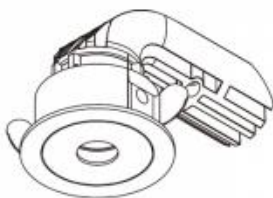

<https://uni-luce.com>

+39 339 505 5880

info@uni-luce.com

Via Monselice, 26, 20832 Desio

MB, Italy

ARIES SPOT

Available colors:

○ 533-WW10

○ 533-WB10

● 533-BB10

Beam angle: 16° 21° 27° 41°

LED Color: 3000K

LED power: 8,4W

System Power: 9,7W

CRI: 80

Lumen output: 651lm

Location: Interior

Fixation: Ceiling

Installation: Recessed

Product dimension: 48x55mm

Cut hole size: 44mm

Input: 220-240V 50\60Hz

IP: 20

Class: III

55

φ 48