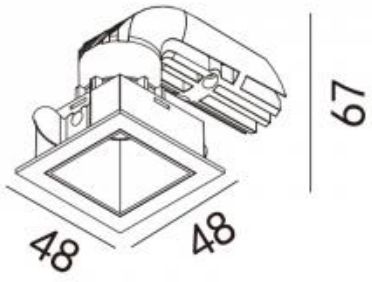

## ARIES SQ

Available colors:

- 531-WW10SQ
- 531-WB10SQ
- 531-WCR10SQ
- 531-WG10SQ
- 531-WCD10SQ
- 531-WBZ10SQ
- 531- B R10SQ
- 531-BG10SQ
- 531-BCD10SQ
- 531-BBZ10SQ

Beam angle:	11° 15° 30° 38°
LED Color:	3000K
LED power:	8,4W
System Power:	9,7W
CRI:	80
Lumen output:	651lm
Location:	Interior
Fixation:	Ceiling
Installation:	Recessed
Product dimension:	48x48x67mm
Cut hole size:	43x43mm
Input:	220-240V 50\60Hz
IP:	20
Class:	III