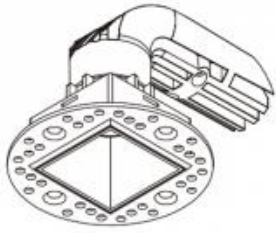

531-CD10SQTR

531-BZ10SQTR

Beam angle:	14° 16° 32° 42°
LED Color:	2700K 3000K 4000K
LED power:	8,4W
System Power:	9,7W
CRI:	80
Lumen output:	651lm
Location:	Interior
Fixation:	Ceiling
Installation:	Recessed
Product dimension:	68x67mm
Cut hole size:	39x39mm
Input:	220-240V 50\60Hz
IP:	20
Class:	III
DIM Option:	ON/OFF DALI TRIAC 1-10V

ϕ 68

67

<https://uni-luce.com>

+39 339 505 5880

info@uni-luce.com

Via Monselice, 26, 20832 Desio

MB, Italy

Minimalist modern design of ARIES has become very popular among designers and architects. Small size of the lamp provides great lighting effect. The unique shape of radiator makes it possible to install the lamp in the ceiling with limited space. In addition, different colors of the lamp are available for choice. The collection is presented by trim and trimless versions