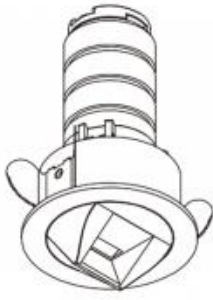

<https://uni-luce.com>
+39 339 505 5880
info@uni-luce.com

Via Monselice, 26, 20832 Desio
MB, Italy

ARIES WALL WASH

Available colors:

- 532-WW10RO
- 532-WB10RO
- 532-WCR10RO
- 532-WG10RO
- 532-WCD10RO
- 532-WBZ10RO
- 532- B R10RO
- 532-BG10RO
- 532-BCD10RO
- 532-BBZ10RO

| | |
|--------------------|------------------|
| Beam angle: | 0° |
| LED Color: | 3000K |
| LED power: | 6W |
| System Power: | 7,4W |
| CRI: | 80 |
| Lumen output: | 503lm |
| Location: | Interior |
| Fixation: | Ceiling |
| Installation: | Recessed |
| Product dimension: | 48x70mm |
| Cut hole size: | 44mm |
| Input: | 220-240V 50\60Hz |
| IP: | 20 |
| Class: | III |