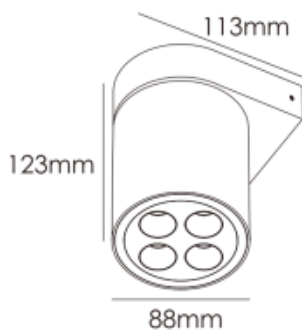

<https://uni-luce.com>
+39 339 505 5880
info@uni-luce.com

Via Monselice, 26, 20832 Desio
MB, Italy

ARIN 12 LONG WALL

Available colors:

○ 20074-W10

● 20074-B10

○ 20074-S10

Beam angle: 15° 24° 36°

LED Color: 2700K 3000K 4000K 6000K

System Power: 10W

CRI: 90

Material: aluminium

Location: Exterior

Fixation: Wall

Installation: Surface

Product dimension: 88x113x123mm

Input: 220-240V 50/60HZ

IP: 65

Class: III

DIM Option: TD

IK: 08