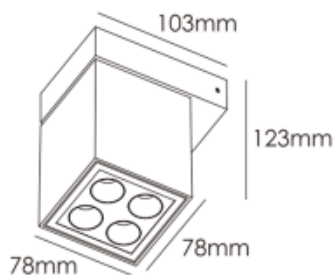

○ 20075-S10

Available colors:

Beam angle: 15° 24° 36°

LED Color: 2700K 3000K 4000K 6000K

System Power: 10W

CRI: 90

Material: aluminium

Location: Exterior

Fixation: Wall

Installation: Surface

Product dimension: 151x73x123mm

Input: 220-240V 50/60HZ

IP: 65

Class: III

DIM Option: TD

IK: 08