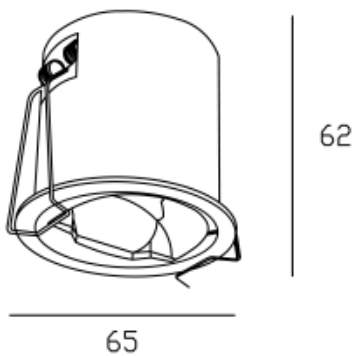

<https://uni-luce.com>
+39 339 505 5880
info@uni-luce.com

Via Monselice, 26, 20832 Desio
MB, Italy

ART 15 M WALL WASHER

Available colors:

○ 20001-W10WW

● 20001-B10WW

○ 20001-S10WW

Beam angle:

Asymmetric°

LED Color:

2700K 3000K 4000K 6000K

System Power:

10W

CRI:

90

Lumen output:

690lm

Material:

aluminium

Location:

Interior

Fixation:

Ceiling

Installation:

Recessed

Product dimension:

diam65x62mm

Cut hole size:

diam55mm

Input:

220-240V 50/60HZ

IP:

20

Class:

III

DIM Option:

DALI TRIAC 1-10V DTW