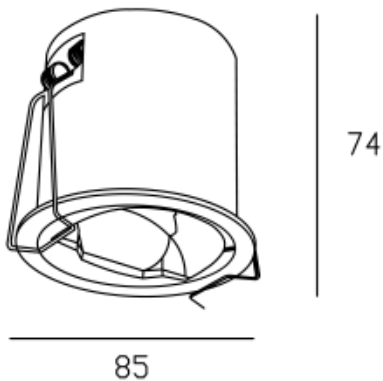

<https://uni-luce.com>
+39 339 505 5880
info@uni-luce.com

Via Monselice, 26, 20832 Desio
MB, Italy

ART 20 M WALL WASHER

Available colors:

- 20002-W15WW
- 20002-B15WW
- 20002-S15WW

Beam angle: Asymmetric°
LED Color: 2700K 3000K 4000K 6000K
System Power: 15W
CRI: 90
Lumen output: 975lm
Material: aluminium
Location: Interior
Fixation: Ceiling
Installation: Recessed
Product dimension: diam85x74mm
Cut hole size: diam75mm
Input: 220-240V 50/60HZ
IP: 20
Class: III
DIM Option: DALI TRIAC 1-10V DTW

<https://uni-luce.com>

+39 339 505 5880

info@uni-luce.com

Via Monselice, 26, 20832 Desio

MB, Italy

ART WALL WASHER is the iconic example of minimalism and functionality. The perfect light effect creates a uniform illumination on the wall without lighting pollution, shades or dark spots. The collection comes in 3 sizes with 10W, 15W, 20W, for option.