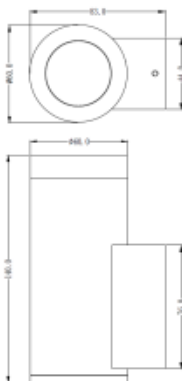

LED Color: 2700K 3000K 4000K 6000K

LED power: 10W

CRI: 90

Lumen output: 1000lm

Material: aluminium

Location: Exterior lamps

Fixation: Exterior

Installation: Floodlight

Product dimension: diam60x140mm

Input: 220-240V 50/60HZ

IP: 65

Class: II

DIM Option: DALI RGB DMX PWM RGBW

IK: 08

<https://uni-luce.com>

+39 339 505 5880