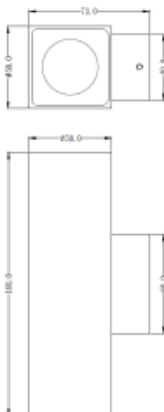

LED Color: 2700K 3000K 4000K 6000K

LED power: 1x4W

CRI: 90

Lumen output: 2x408lm

Material: aluminium

Location: Exterior lamps

Fixation: Exterior

Installation: Floodlight

Product dimension: 50x50x160mm

Input: 220-240V 50/60HZ

IP: 65

Class: II

DIM Option: DALI RGB DMX PWM RGBW

IK: 08

<https://uni-luce.com>

+39 339 505 5880

info@uni-luce.com

Via Monselice, 26, 20832 Desio

MB, Italy

The square shape WALL comes in many different models, but they all have one thing in common: its quite small tubular shape is what defines this range of lighting fixtures. Whether in single use or accompanied by another cylinder to make it directional, this one is always a beauty. WALL comes in many playful finishing colours. To complete the range, up and down versions are available for choice. In addition, any lamp can be equipped by different optical accessories in order to create unique lighting patterns on the wall.