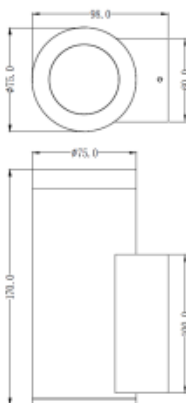

Available colors:

○ 20185-W15

● 20185-B15

● 20185-B15

Beam angle: 10° 18° 20° 31° 60°

LED Color: 2700K 3000K 4000K 6000K

LED power: 15W

CRI: 90

Lumen output: 1500lm

Material: aluminium

Location: Exterior lamps

Fixation: Exterior

Installation: Floodlight

Product dimension: diam75x170mm

Input: 220-240V 50/60HZ

IP: 65

Class: II

DIM Option: DALI RGB DMX PWM RGBW

IK: 08