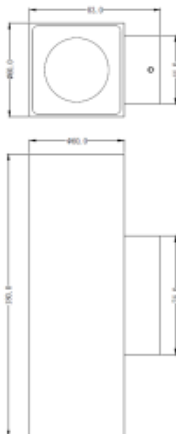

Available colors:

○ 20176-W15UD

● 20176-B15UD

● 20176-B15UD

Beam angle: 10° 18° 20° 31° 60°

LED Color: 2700K 3000K 4000K 6000K

LED power: 2x7.5W

CRI: 90

Lumen output: 2x837lm

Material: aluminium

Location: Exterior lamps

Fixation: Exterior

Installation: Floodlight

Product dimension: 60x60x180mm

Input: 220-240V 50/60HZ

IP: 65

Class: II

DIM Option: DALI RGB DMX PWM RGBW

IK: 08