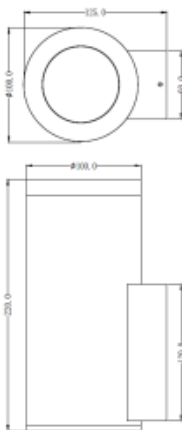

LED Color: 2700K 3000K 4000K 6000K

LED power: 20W

CRI: 90

Lumen output: 2317lm

Material: aluminium

Location: Exterior lamps

Fixation: Exterior

Installation: Floodlight

Product dimension: diam100x220mm

Input: 220-240V 50/60HZ

IP: 65

Class: II

DIM Option: DALI RGB DMX PWM RGBW

IK: 08

<https://uni-luce.com>

+39 339 505 5880