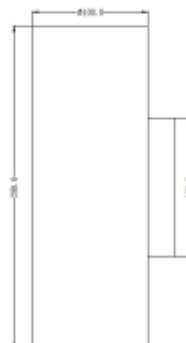

Product dimension: 100x100x280mm

Input: 220-240V 50/60HZ

IP: 65

Class: II

DIM Option: DALI RGB DMX PWM RGBW

IK: 08

<https://uni-luce.com>

+39 339 505 5880

info@uni-luce.com

Via Monselice, 26, 20832 Desio

MB, Italy

The square shape WALL comes in many different models, but they all have one thing in common: its quite small tubular shape is what defines this range of lighting fixtures. Whether in single use or accompanied by another cylinder to make it directional, this one is always a beauty. WALL comes in many playful finishing colours. To complete the range, up and down versions are available for choice. In addition, any lamp can be equipped by different optical accessories in order to create unique lighting patterns on the wall.