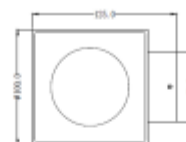

Product dimension: 100x100x280mm

Input: 220-240V 50/60HZ

IP: 65

Class: II

DIM Option: DALI RGB DMX PWM RGBW

IK: 08

<https://uni-luce.com>

+39 339 505 5880

info@uni-luce.com

Via Monselice, 26, 20832 Desio

MB, Italy

The square shape WALL comes in many different models, but they all have one thing in common: its quite small tubular shape is what defines this range of lighting fixtures. Whether in single use or accompanied by another cylinder to make it directional, this one is always a beauty. WALL comes in many playful finishing colours. To complete the range, up and down versions are available for choice. In addition, any lamp can be equipped by different optical accessories in order to create unique lighting patterns on the wall.