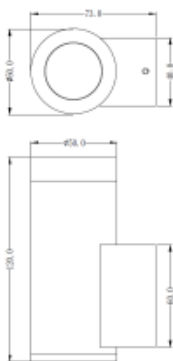

Available colors:

○ 20183-W5

● 20183-B5

● 20183-B5

Beam angle: 10° 18° 20° 31° 60°

LED Color: 2700K 3000K 4000K 6000K

LED power: 5W

CRI: 90

Lumen output: 501lm

Material: aluminium

Location: Exterior lamps

Fixation: Exterior

Installation: Floodlight

Product dimension: diam50x120mm

Input: 220-240V 50/60HZ

IP: 65

Class: II

DIM Option: DALI RGB DMX PWM RGBW

IK: 08