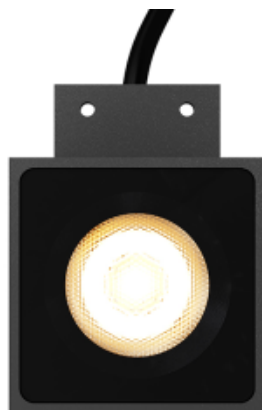

<https://uni-luce.com>
+39 339 505 5880
info@uni-luce.com

Via Monselice, 26, 20832 Desio
MB, Italy

ASTRO 10 M RO

Available colors:

○ 20171-W5

● 20171-B5

● 20171-B5

Beam angle: 10° 18° 20° 31° 60°

LED Color: 2700K 3000K 4000K 6000K

LED power: 1x5W

CRI: 90

Lumen output: 2x408lm

Material: aluminium

Location: Exterior lamps

Fixation: Exterior

Installation: Floodlight

Product dimension: 50x50x120mm

Input: 220-240V 50/60HZ

IP: 65

Class: II

DIM Option: DALI RGB DMX PWM RGBW

IK: 08