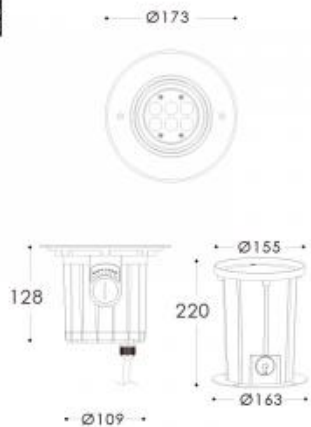

## BALI RO

Available colors:	○ 402-SS7RO
Beam angle:	15° 20° 30° 50°
LED Color:	3000K 4000K 6000K 5000K
System Power:	6x1,2W
Lumen output:	1160lm
Material:	die-casting powder coating aluminum
Location:	Exterior
Fixation:	Inground
Product dimension:	173x128mm
Input:	220-240V 50\60Hz 24V DC
IP:	67
Class:	II
Glass:	tempered white coated glass, T=8mm
Front cover:	SUS316 stainless steel