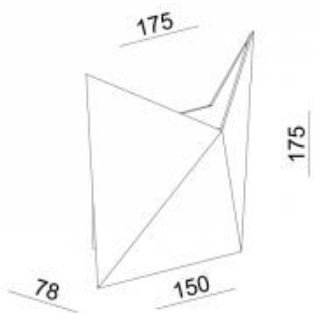

<https://uni-luce.com>
+39 339 505 5880
info@uni-luce.com

Via Monselice, 26, 20832 Desio
MB, Italy

BALTI 6

Available colors:

- ☐ 356-W6
- ☒ 356-B6
- ☐ 356-CH6

Beam angle:

L°

LED Color:

2700K 3000K 4000K

LED power:

5W

System Power:

6,2W 350lm

CRI:

80

Lumen output:

817lm

Location:

Interior

Fixation:

Wall

Installation:

Surface

Product dimension:

78x150x175x175mm

Input:

100-240V 50\60Hz

IP:

43

Class:

I