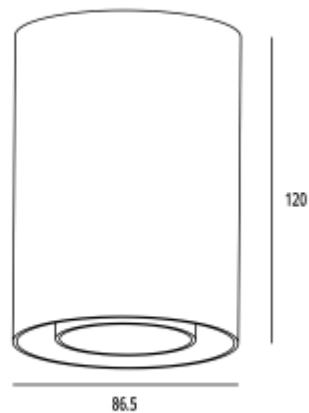

Available colors:

○ 20120-WW10-120

● 20120-BB10-120

● 20120-BG10-120

Beam angle: 15° 24° 38° 50°

LED Color: 3000K

System Power: 10W

CRI: 80

Lumen output: 972lm

Location: Interior

Fixation: Ceiling

Installation: Surface

Product dimension: D86*H120 mm

Input: 220-240V 50/60HZ

IP: 54

Class: II

DIM Option: TRIAC DTW