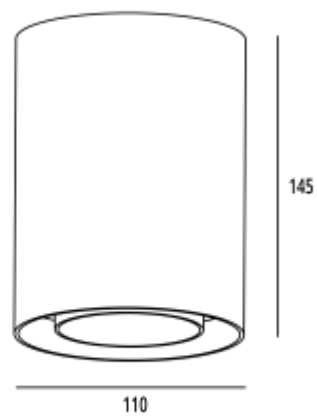

## BANO 20 ADJUSTABLE

Available colors:

○ 20121-WW20-145

● 20121-BB20-145

● 20121-BG20-145

Beam angle: 15° 24° 38° 50°

LED Color: 3000K

System Power: 20W

CRI: 80

Lumen output: 1861lm

Location: Interior

Fixation: Ceiling

Installation: Surface

Product dimension: D110\*H145 mm

Input: 220-240V 50/60HZ

IP: 54

Class: II

DIM Option: TRIAC DTW

<https://uni-luce.com>

+39 339 505 5880

[info@uni-luce.com](mailto:info@uni-luce.com)

Via Monselice, 26, 20832 Desio

MB, Italy

BANO is a cylindrical shaped ceiling surface mounted miniature lamp with adjustable function. While the deeper recessed LED module reduces the glare, the choice in colour creates possibilities for playful and attractive lighting solutions. Alongside the different sizes this family offers big variety of beam angles. Thanks to its IP54 rate, the lamp can be used for wet zones.