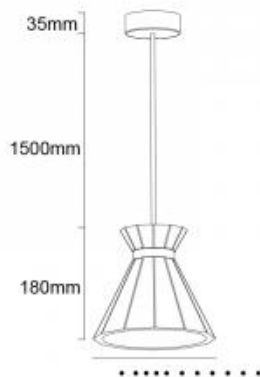

## BELL

Available colors:	○ 594-W
Beam angle:	L°
LED Color:	3000K
System Power:	GU10 MAX25W
CRI:	80
Material:	gypsum, aluminum
Location:	Interior
Fixation:	Ceiling
Installation:	Suspended
Product dimension:	200x1715mm
Input:	220-240V 50\60Hz
IP:	20
Class:	I